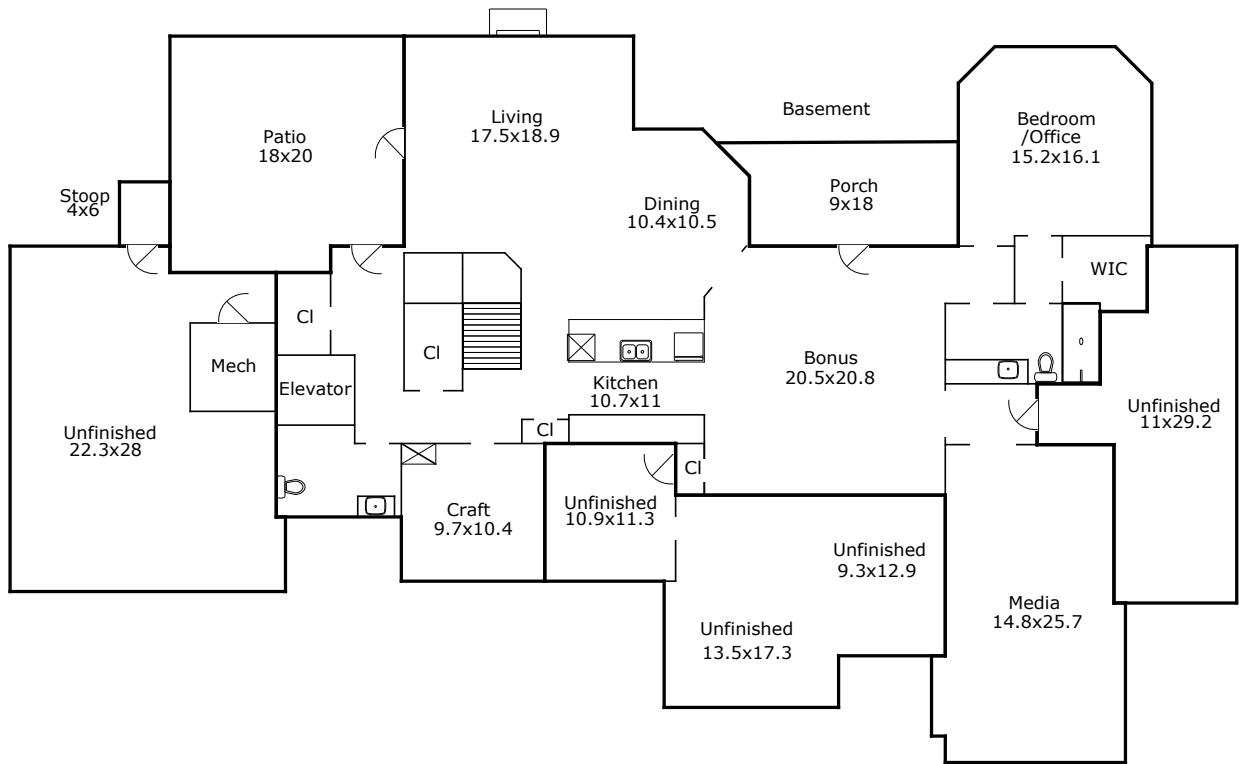

Building Sketch (Page - 3)

Borrower				
Property Address 3408 Birk Bluff Ct				
City	Cary	County	Wake	State NC Zip Code 27518
Lender/Client				

TOTAL Sketch by a la mode, inc.

Area Calculations Summary

Living Area	
Finished Basement	2718.3 Sq ft
Total Living Area (Rounded):	2718 Sq ft
Non-living Area	
Unfinished Basement	359.3 Sq ft
Porch	169.1 Sq ft
Unfinished Basement	540.7 Sq ft
Stoop	24.6 Sq ft
Unfinished Basement	682.2 Sq ft
Patio	405.5 Sq ft