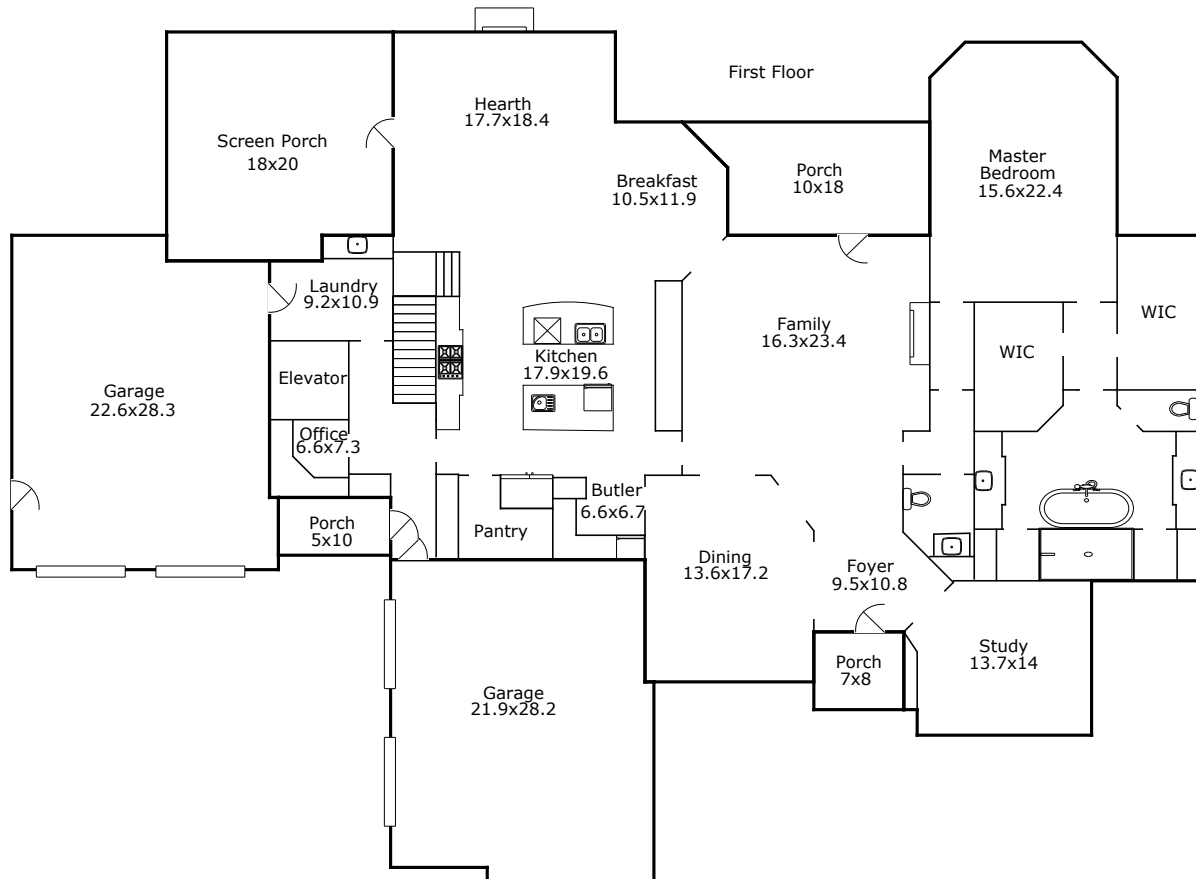

## Building Sketch (Page - 1)

Borrower				
Property Address 3408 Birk Bluff Ct				
City	Cary	County	Wake	State NC Zip Code 27518
Lender/Client				

TOTAL Sketch by a la mode, inc.

### Area Calculations Summary

<b>Living Area</b>	
First Floor	3618.3 Sq ft
<b>Total Living Area (Rounded):</b>	<b>3618 Sq ft</b>
<b>Non-living Area</b>	
2 Car Garage	667.2 Sq ft
2 Car Garage	682.2 Sq ft
Porch	52.5 Sq ft
Porch	194.1 Sq ft
Porch	56.7 Sq ft
Screen Porch	405.5 Sq ft