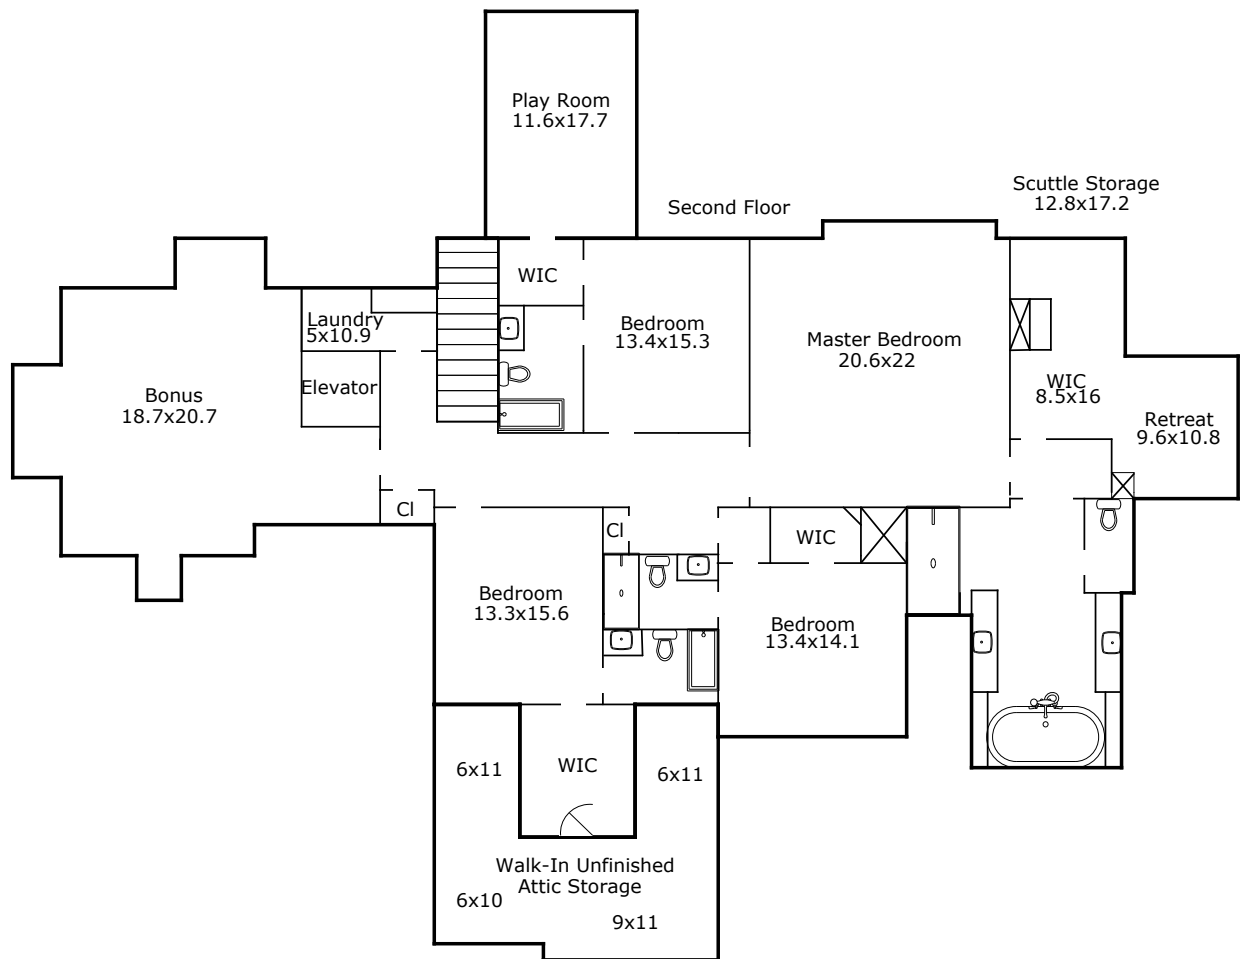

Building Sketch (Page - 2)

Borrower				
Property Address 3408 Birk Bluff Ct				
City	Cary	County	Wake	State NC Zip Code 27518
Lender/Client				

TOTAL Sketch by a la mode, inc.

Area Calculations Summary

Living Area	
Second Floor	3076.2 Sq ft
Total Living Area (Rounded):	3076 Sq ft
Non-living Area	
Walk-In-Unfinished Attic	360.8 Sq ft
Play Room/Low Ceiling Height	223.3 Sq ft